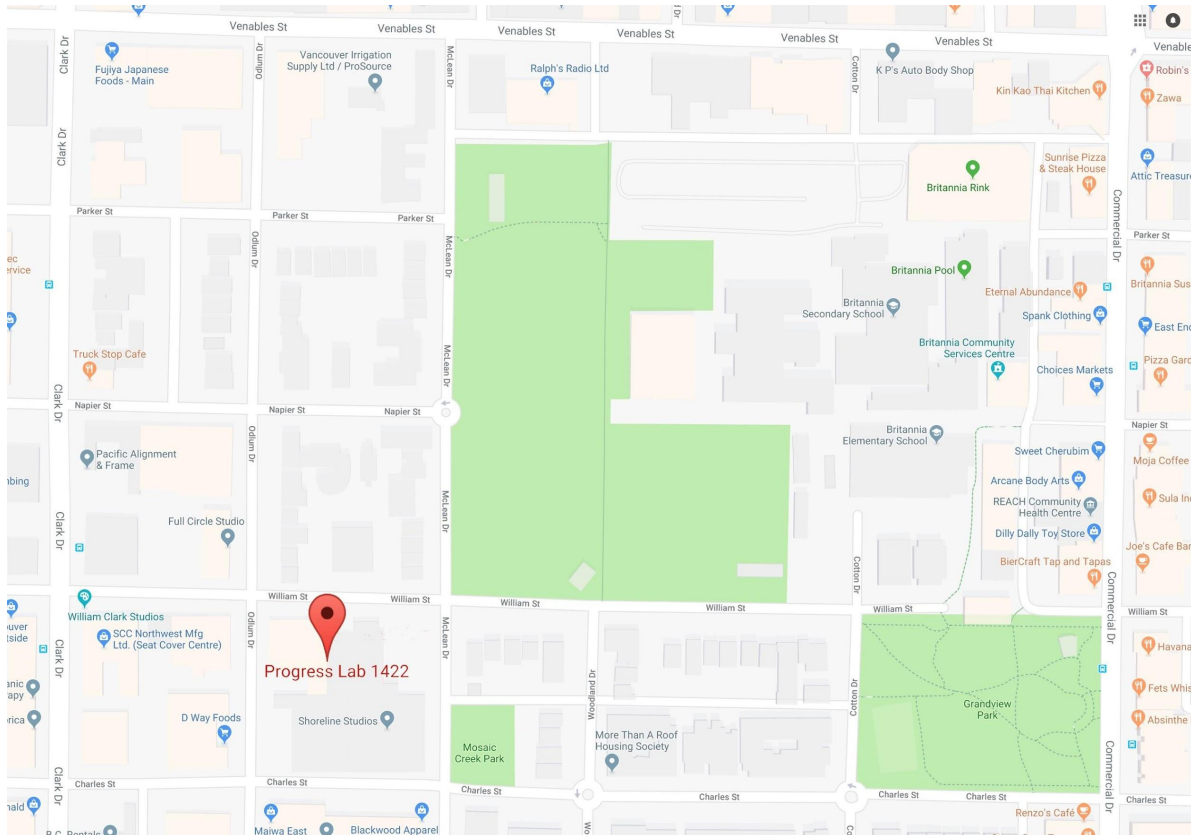

## 1. Information about Progress Lab 1422

This event is happening at Progress Lab 1422. Here is a photo of the outside of the building.

Where is Progress Lab 1422?

1422 William Street, Vancouver, BC [View Google Map and Get Directions](#)

## 2. Driving/Parking:

The building is easiest to access from Clark Drive. Progress Lab 1422 is one and a half blocks east on William Street, just past Odlum Drive.

There is free parking on the street – on William Street or nearby Odlum Drive or McLean Drive.

### 3. Bus

The # 22 bus is within walking distance of the Progress Lab 1422 building.

This is what the 22 Southbound bus stop looks like.

It stops on Clark Drive right outside the Crème de la Crumb bakery cafe.

To walk to the Progress Lab 1422 building, cross Clark Drive at the light and walk one and a half blocks east on William Street.

You will need to cross Odlum Drive and walk approximately half a block further.